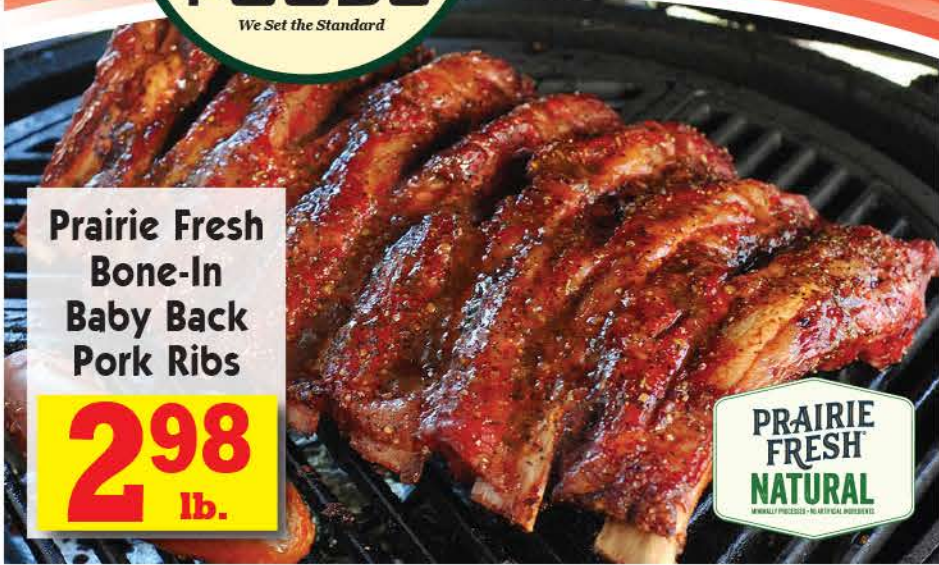

6⁹⁸ ea.

Cold-Eeze Cold Remedy Lozenges
Selected Vtys., 25-ct.

9⁹⁸ ea.

Prilosec OTC Heartburn Treatment
14-ct. Tablets

10⁹⁸ ea.

Five Star Fresh Meats

**Prairie Fresh
Bone-In
Baby Back
Pork Ribs**

**2⁹⁸
lb.**

**PRAIRIE
FRESH
NATURAL**

**USDA CHOICE
PREMIUM
ANGUS
BEEF**

**U.S.D.A.
CHOICE
BEEF**

**USDA Choice
Angus Beef
Boneless Top
Sirloin Steak
Value Pack**

**5⁹⁸
lb.**

**Gourmet
Stuffed
Boneless
Skinless
Fryer Breasts**